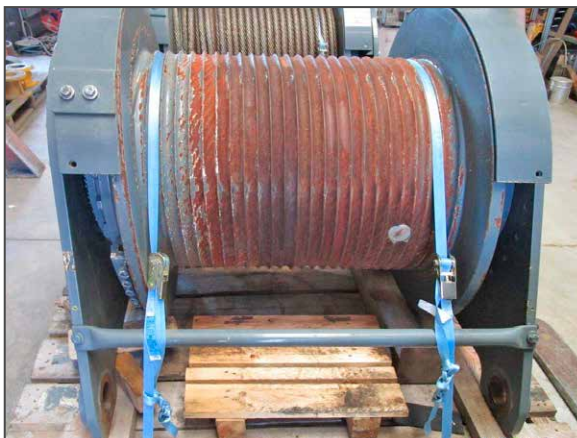

### LIEBHERR FREE FALL WINCH 20 TO LEFT SIDE

- › 1 Liebherr Free Fall Winch 20 to left side for HS 855 HD
  - year 2008

**Condition: Used equipment, good working order !**

Prior to Sales all machines will be **checked and tested** according to the **manufacturer's instructions**.