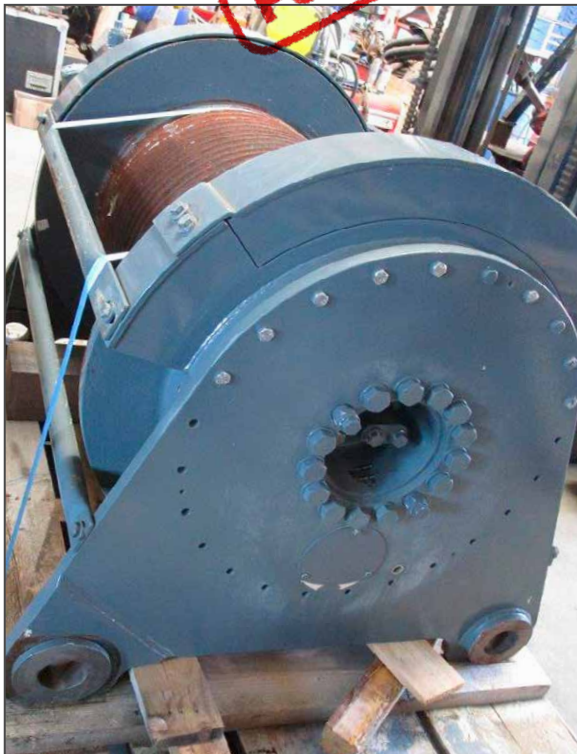

### LIEBHERR FREE FALL WINCH 20 TO LEFT SIDE

- › 1 Liebherr Free Fall Winch 20 to left side for HS 855 HD
  - year 2008

**Condition: Used equipment, good working order !**

Prior to Sales all machines will be **checked and tested** according to the **manufacturer's instructions**.