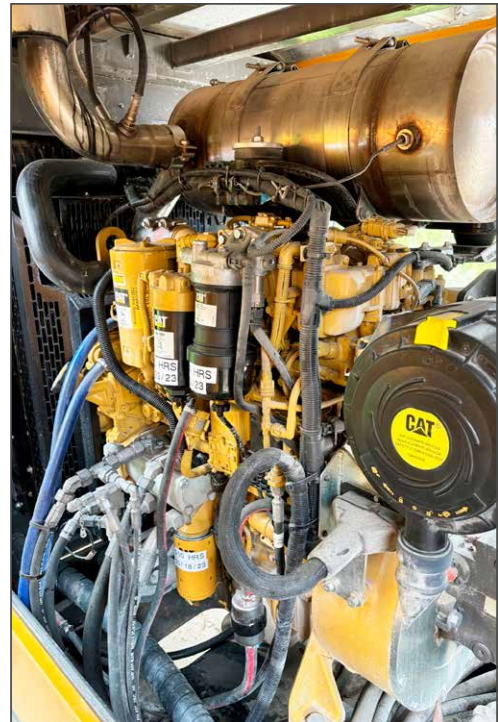

KLEMM
Bohrtechnik

FOR SALE!

KLEMM Drill Rig 702-2R

- › KLEMM Drill Rig KR 702-2R
year 2020
only 450 working hours

with hydraulic rotary head KH25

and KLEMM power pack PP-117-DS
CAT diesel engine C4.4, 117 kW Power
radio control

**Condition: short term used,
perfect working order !**

Prior to Sales all machines will be **checked and tested** according to the **manufacturer's instructions**.

USED FOUNDATION EQUIPMENT