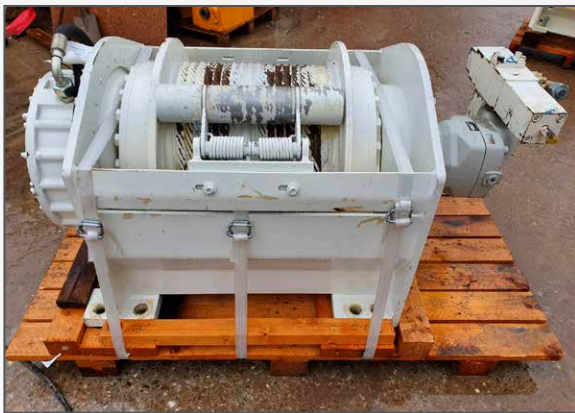

## ZOLLERN WINCH 110 kN

Year 2005

Condition: short term used !

Prior to Sales all machines will be **checked and tested** according to the manufacturer's instructions. §11 AM-VO