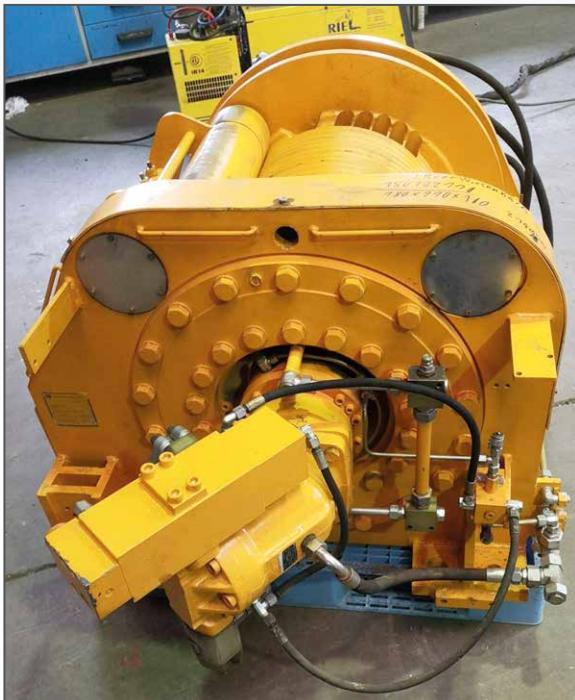

## **BAUER WINCH 170 kN**

Year 2008

**Condition: short term used !**

Prior to Sales all machines will be **checked and tested** according to the manufacturer's instructions. **§11 AM-VO**