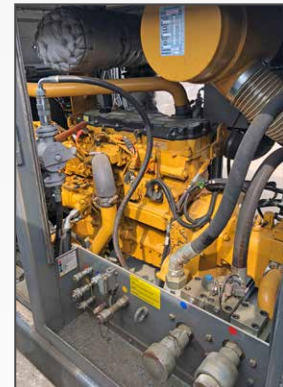

ICE VIBROPACKAGE 416 L WITH POWERPACK 400 RF

- › 1 ICE Vibropackage 416 L
  year 2013
  with universal clamp 100 TU
- › 1 set hydraulic hoses 30 m
- › 1 ICE Hydraulic power pack 400 RF
  year 2013
  About 700 working hours
  CAT Diesel engine C9 242 kW
  Radio control unit

**Condition: perfect working order,
like brand new**