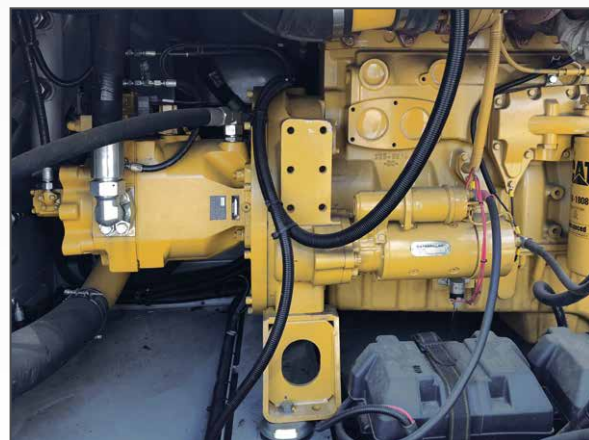

ICE VIBROPACKAGE 416 L WITH POWERPACK 400 RF

- › 1 ICE Vibropackage 416 L
  year 2013
  with universal clamp 100 TU
- › 1 set hydraulic hoses 30 m
- › 1 ICE Hydraulic power pack 400 RF
  year 2013
  About 700 working hours
  CAT Diesel engine C9 242 kW
  Radio control unit

**Condition: perfect working order,
like brand new**