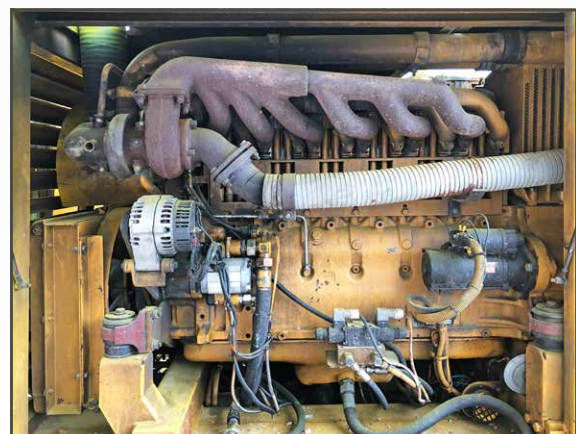

Prior to Sales all machines will be **checked and tested** according to the manufacturer's instructions. **§11 AM-VO**

USED FOUNDATION EQUIPMENT